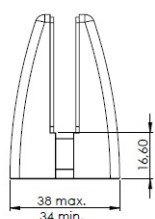

PRODUCT SHEET

Description:

Partition Panel Clamp, Top-Fix, Alu, Black Painted, F/4-8mm Panel Thickness

Item number:

22.10.801-0

Units	Box	Carton	HS Code	Barcode
Pcs.	1	100	7616991099	
				5704866503259

Top Fix