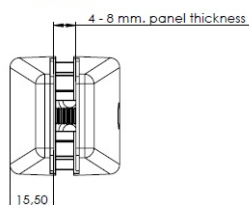

PRODUCT SHEET

Description:

Partition Panel Clamp, Top-Fix, Alu, Black Painted, F/4-8mm Panel Thickness

Item number:

22.10.801-0

Units	Box	Carton	HS Code	Barcode
Pcs.	1	100	7616991099	
				5704866503259

Top Fix